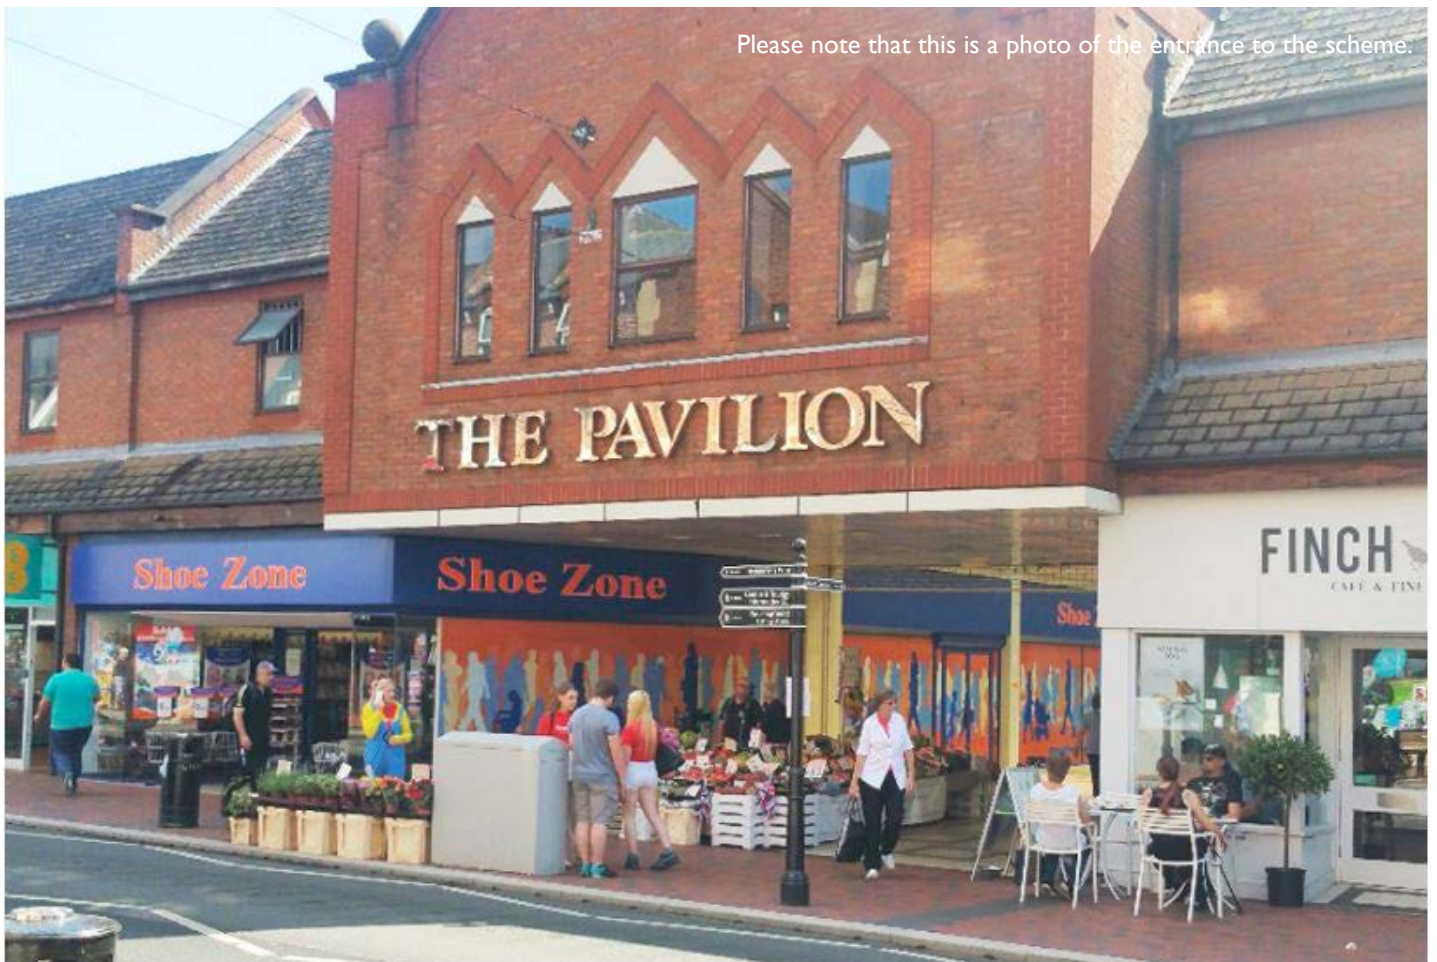

TONBRIDGE

THE PAVILION

UNIT 6

A1 SHOP AVAILABLE

2,430 SQ FT
